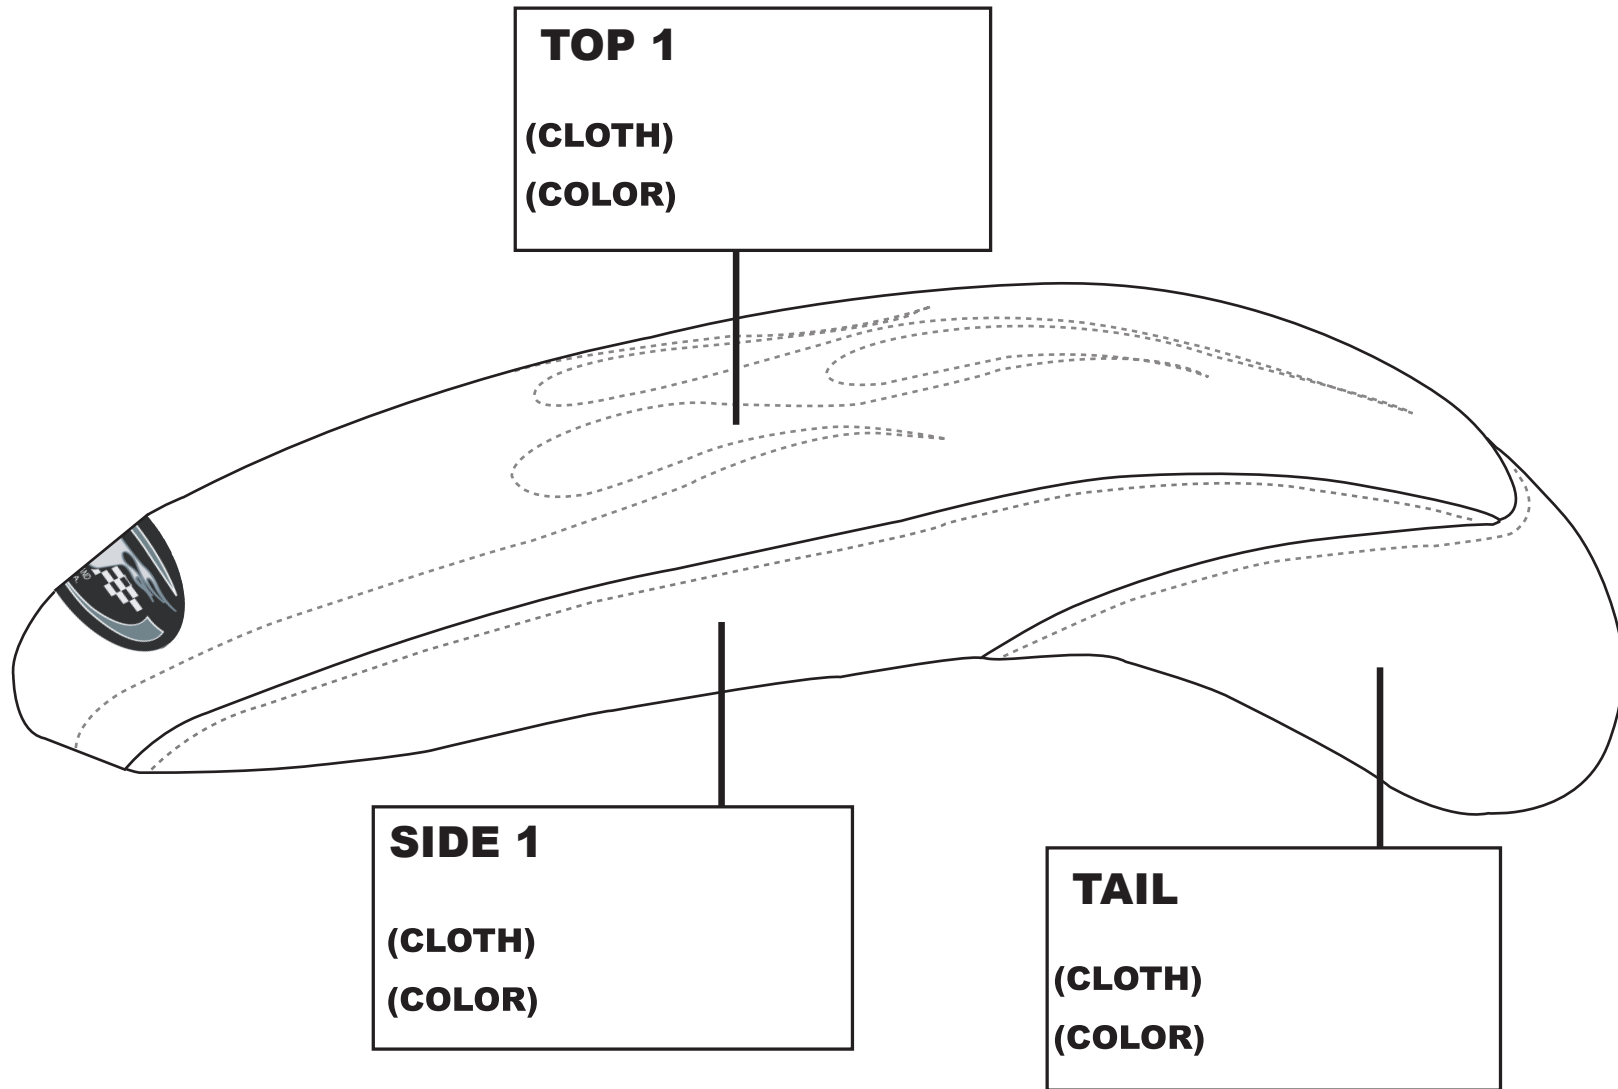

Kawasaki SX-R Chinpad Cover [3]

PN:KSXR108
PO#J00000