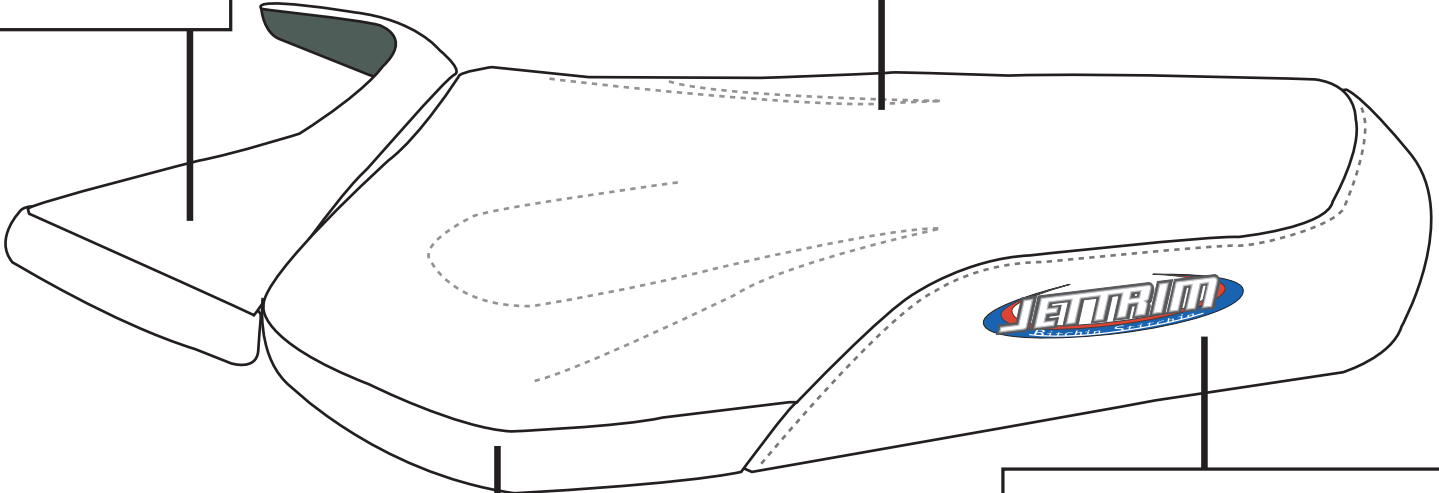

KAWASAKI ZXI

FRONT
(CLOTH)
(COLOR)

TOP
(CLOTH)
(COLOR)

SIDE
(CLOTH)
(COLOR)

TAIL
(CLOTH)
(COLOR)

PN:K
PO: