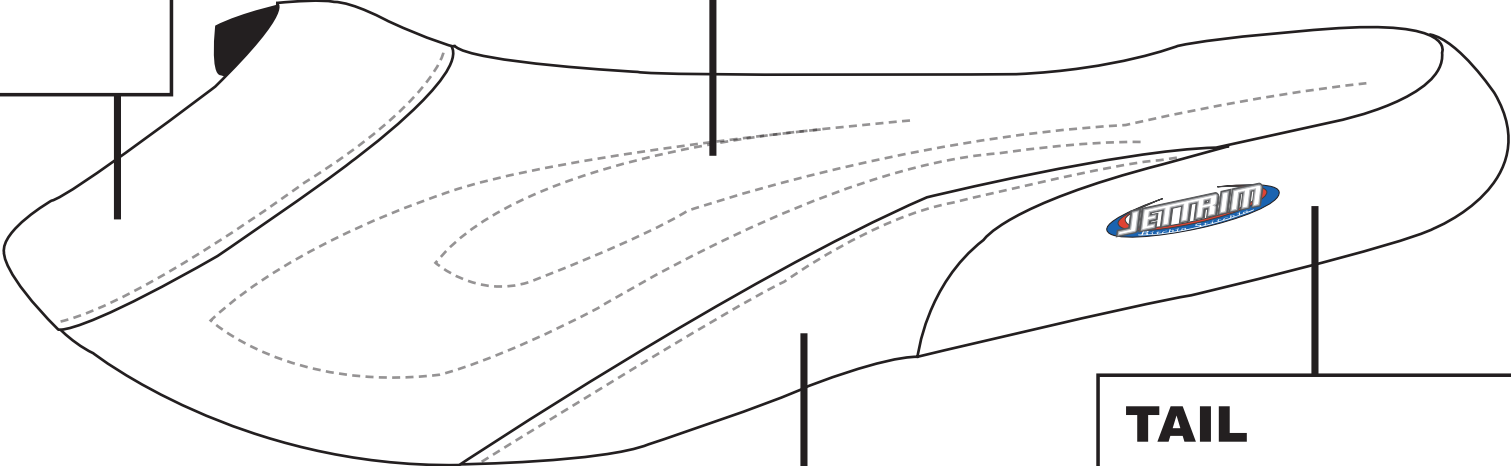

SEA-DOO HX

FRONT
(CLOTH)
(COLOR)

TOP
(CLOTH)
(COLOR)

TAIL
(CLOTH)
(COLOR)

SIDE
(CLOTH)
(COLOR)

PN:SDHX101
PO#