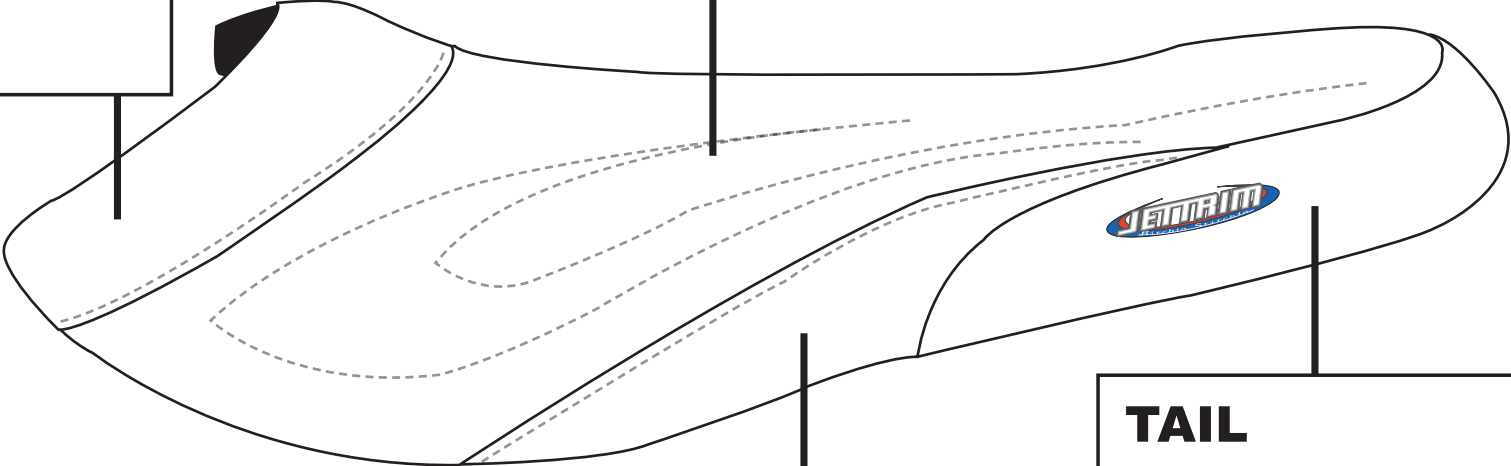

SEA-DOO HX

FRONT
(CLOTH)
(COLOR)

TOP
(CLOTH)
(COLOR)

SIDE
(CLOTH)
(COLOR)

TAIL
(CLOTH)
(COLOR)

PN:SDHX101
PO#