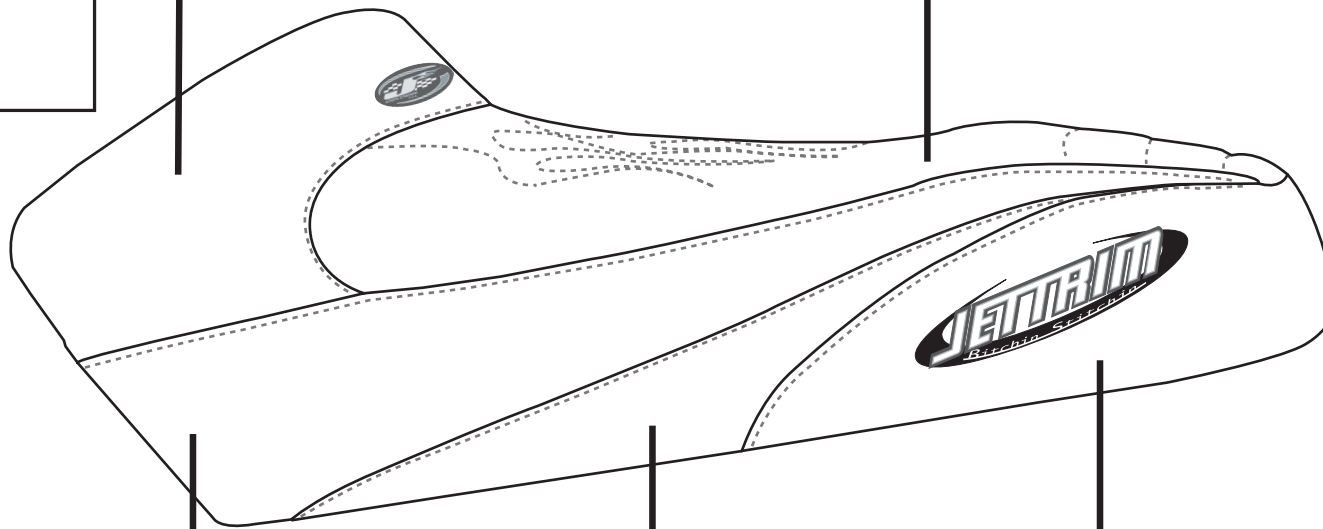

# Yamaha TZ 700 Wave Blaster

**FRONT**  
(CLOTH)  
(COLOR)

**TOP 1**  
(CLOTH)  
(COLOR)

**SIDE 1**  
(CLOTH)  
(COLOR)

**SIDE 2**  
(CLOTH)  
(COLOR)

**SIDE/TAIL**  
(CLOTH)  
(COLOR)

**PN:YWB101**  
**PO#J00000**