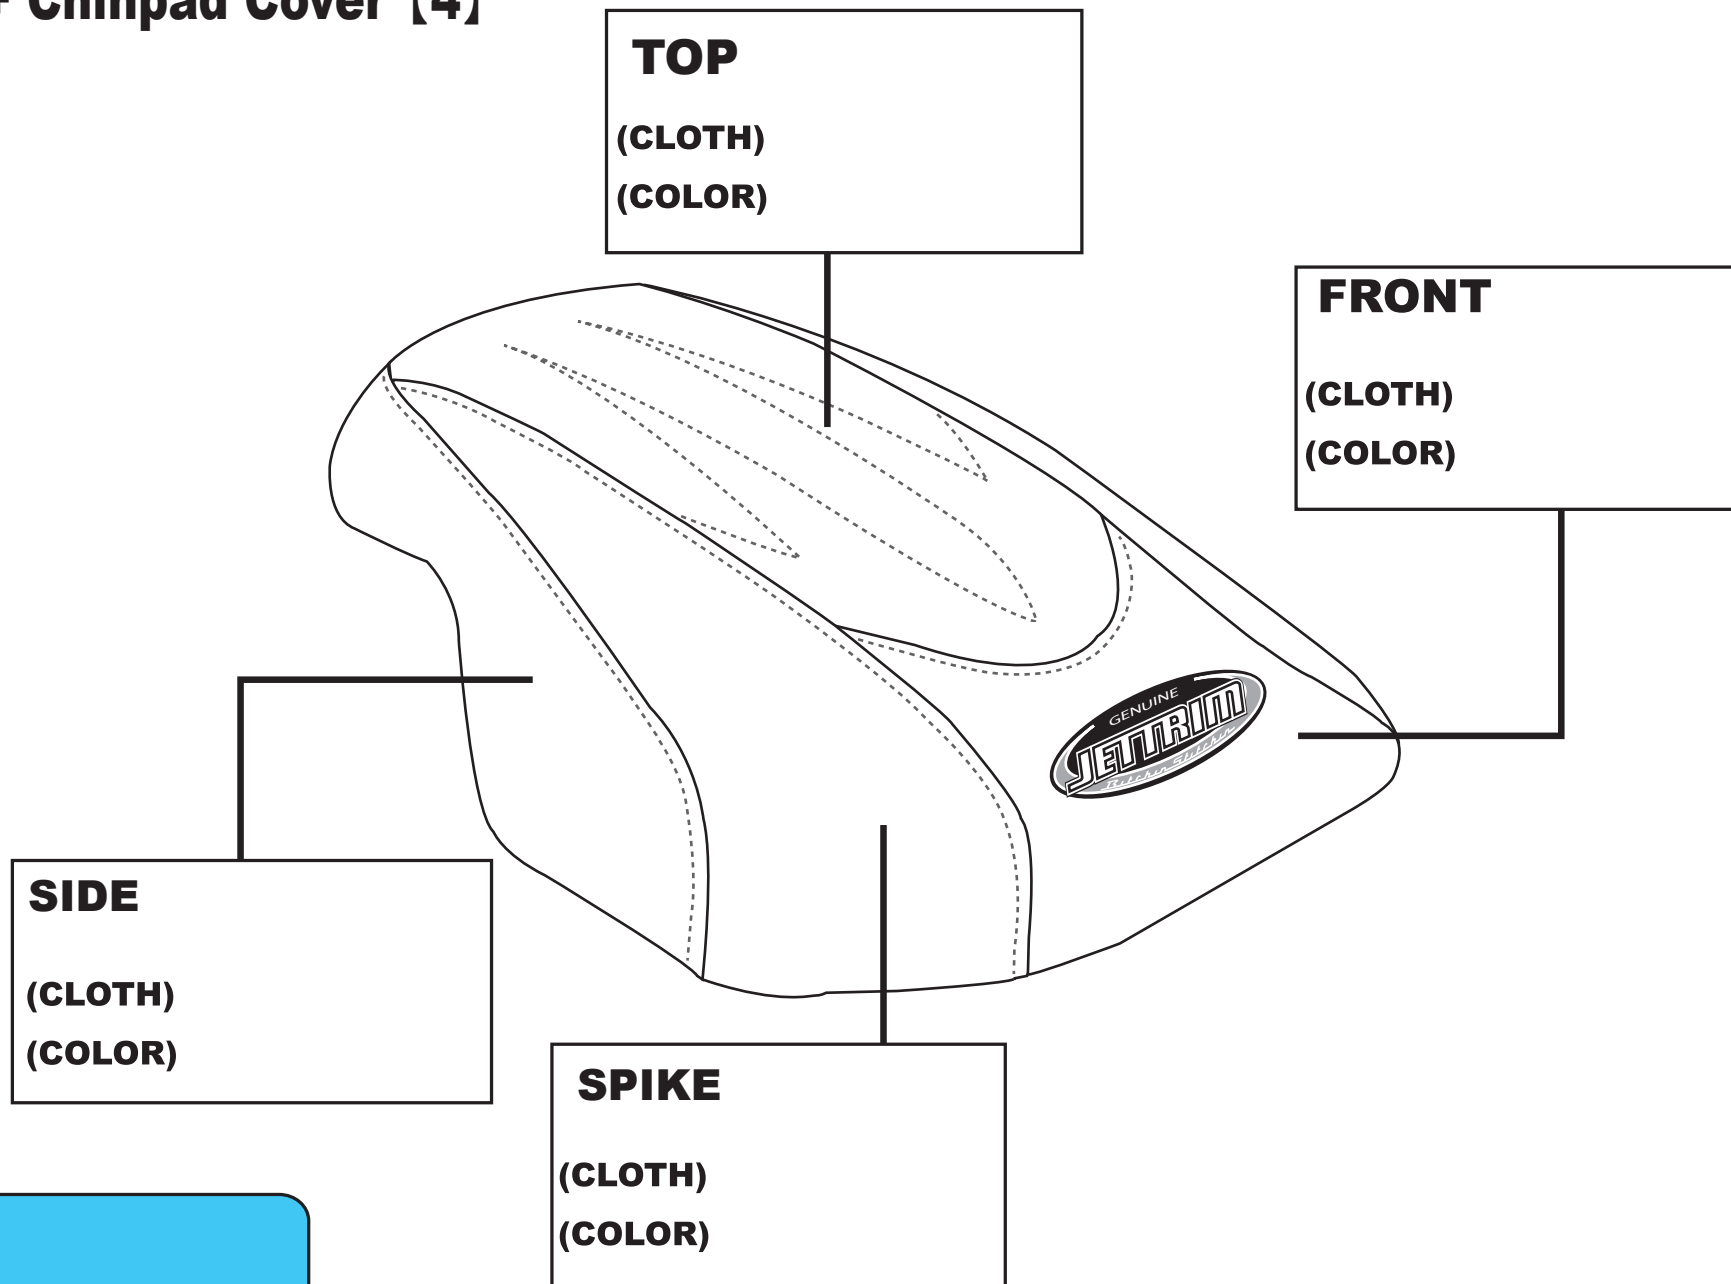

YAM SJ96+ Chinpad Cover [4]

PN:Y
PO#J00000